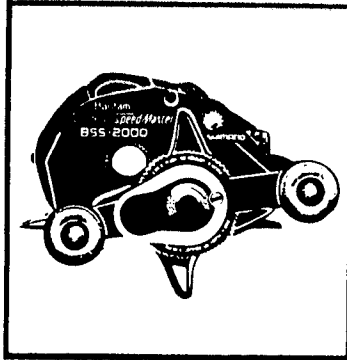

SHIMANO®

1989 REPAIR MANUAL

Shimano American Corporation, One Shimano Dr.
Irvine, CA 9271

1989 Model

EXPLODED PARTS VIEW

SUPER
Bantam SpeedMaster
2000ULS

PARTS LIST

PART # DESCRIPTION

BNT 0009 Spacer (A)
BNT 0015 Drag Spring Washer
BNT 0016 Friction Washer (C)
BNT 0031 Spool Shaft Bearing
BNT 0042 Line Guide Pawl
BNT 0060 Spacer (Optional)
BNT 0124 Spool Shaft Bearing
BNT 0133 Worm Shaft Retainer
BNT 0151 Pawl Cap
BNT 0184 Magnet Retainer Lock
BNT 0188 O Ring
BNT 0194 Ball Bearing
BNT 0267 Cast Control Cap
BNT 0291 Side Plate Screw
BNT 0345 Drive Shaft Washer "B"
BNT 0425 Clutchbutton Lock
BNT 0489 Key Washer "A"
BNT 0490 Drag Washer
BNT 0493 Anti-Reverse Ratchet
BNT 0583 Drive Shaft Bearing
BNT 0596 Retractor Spring
BNT 0598 Bushing
BNT 0604 Yoke Spring
BNT 0605 Yoke
BNT 0609 Drive Shaft Retainer Screw

PART # DESCRIPTION

BNT 0612 Anti-Reverse Pawl Pin
BNT 0613 Anti-Reverse Pawl
BNT 0660 Spring Spacer
BNT 0661 Magnet Retainer Spring
BNT 0664 Spacer (B)
BNT 0706 Magnet Retainer
BNT 0720 Handle Nut Plate Screw
BNT 0723 Friction Washer "A"
BNT 0724 Pre-Set Dial
BNT 0725 Pre-Set Nut
BNT 0726 Pre-Set Spring
BNT 0727 Strike
BNT 0728 Pre-Set Washer
BNT 0729 Strike Spring
BNT 0730 Strike Ball
BNT 0731 Star Drag
BNT 0732 Drive Shaft Cam
BNT 0766 Dial Friction Washer
BNT 0816 Drive Shaft Washer
BNT 0817 Multi Purpose Screw
BNT 0822 Retractor Spring Pin
BNT 0825 Yoke Plate Washer (A)
BNT 0831 Line Guide
BNT 0837 Dial Cace
BNT 0838 Magnetic Control Dial