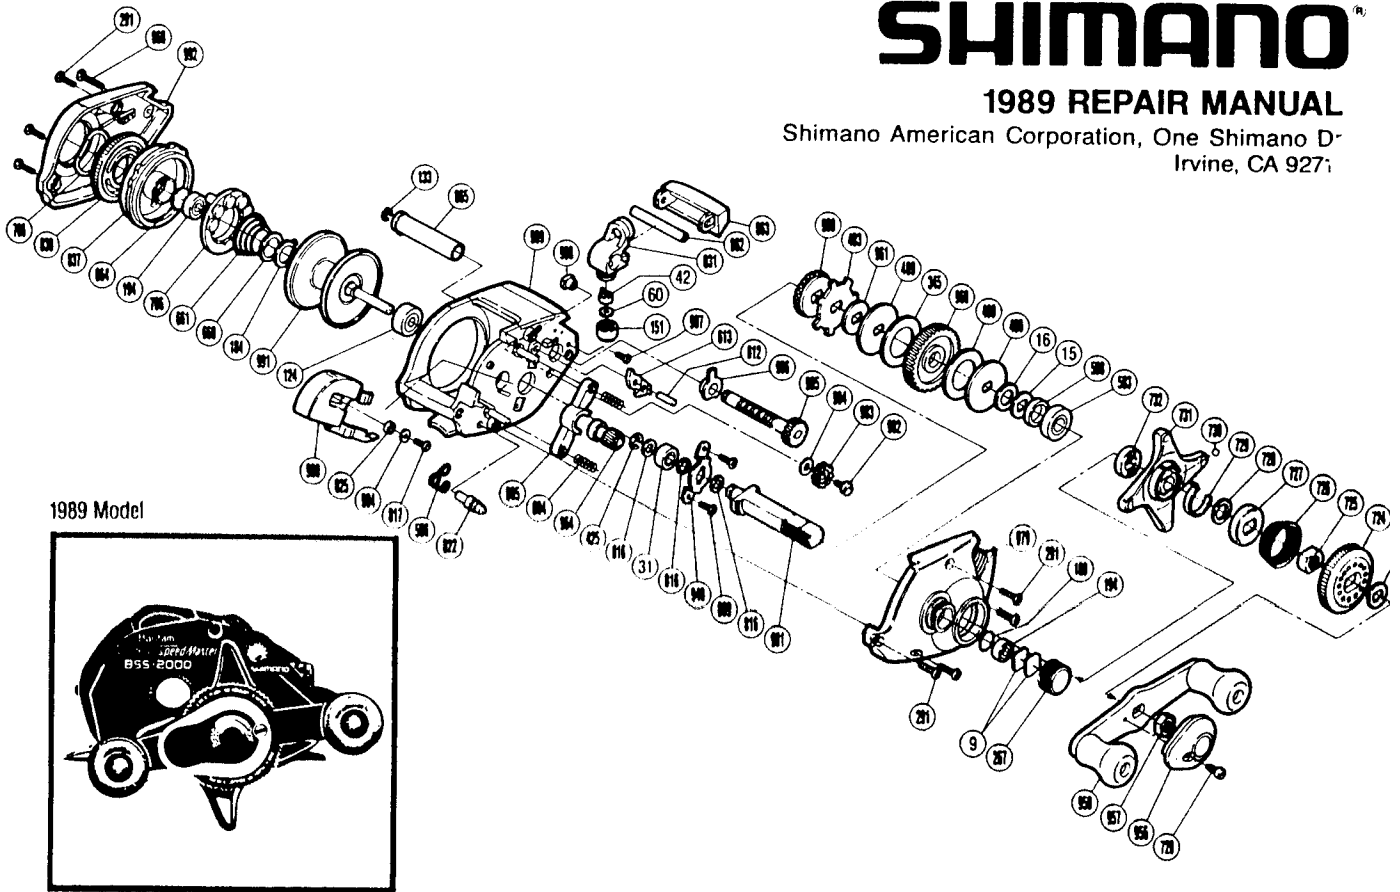

SHIMANO®

1989 REPAIR MANUAL

Shimano American Corporation, One Shimano Dr.
Irvine, CA 9271

1989 Model

EXPLODED PARTS VIEW

SUPER
Bantam SpeedMaster
2000ULS

PARTS LIST

PART # DESCRIPTION

PART # DESCRIPTION

BNT 0612 Anti-Reverse Pawl Pin
BNT 0613 Anti-Reverse Pawl
BNT 0660 Spring Spacer
BNT 0661 Magnet Retainer Spring
BNT 0664 Spacer (B)
BNT 0706 Magnet Retainer
BNT 0720 Handle Nut Plate Screw
BNT 0723 Friction Washer "A"
BNT 0724 Pre-Set Dial
BNT 0725 Pre-Set Nut
BNT 0726 Pre-Set Spring
BNT 0727 Strike
BNT 0728 Pre-Set Washer
BNT 0729 Strike Spring
BNT 0730 Strike Ball
BNT 0731 Star Drag
BNT 0732 Drive Shaft Cam
BNT 0766 Dial Friction Washer
BNT 0816 Drive Shaft Washer
BNT 0817 Multi Purpose Screw
BNT 0822 Retractor Spring Pin
BNT 0825 Yoke Plate Washer (A)
BNT 0831 Line Guide
BNT 0837 Dial Cace
BNT 0838 Magnetic Control Dial

PART # DESCRIPTION

BNT 0862 Stabilizer Bar
BNT 0863 Level Wind Protector
BNT 0865 Level Wind Guard
BNT 0868 Left Side Plate Screw
BNT 0940 Drive Shaft Retainer
BNT 0956 Handle Nut Plate
BNT 0957 Handle Nut
BNT 0958 Handle Assembly
BNT 0960 Drive Gear
BNT 0961 Key Washer "B"
BNT 0964 Pinion Gear
BNT 0979 Right Side Plate
BNT 0980 Idle Gear (C)
BNT 0981 Drive Shaft
BNT 0982 Idle Gear (D) Screw
BNT 0983 Idle Gear (D)
BNT 0984 Multi Purpose Washer
BNT 0985 Worm Shaft
BNT 0986 Worm Bearing (A)
BNT 0987 Stabilizer Bar Screw
BNT 0988 Idle Gear (D) Nut
BNT 0989 One-Piece Frame
BNT 0990 Clutch Button
BNT 0991 Spool
BNT 0992 Left Side Plate